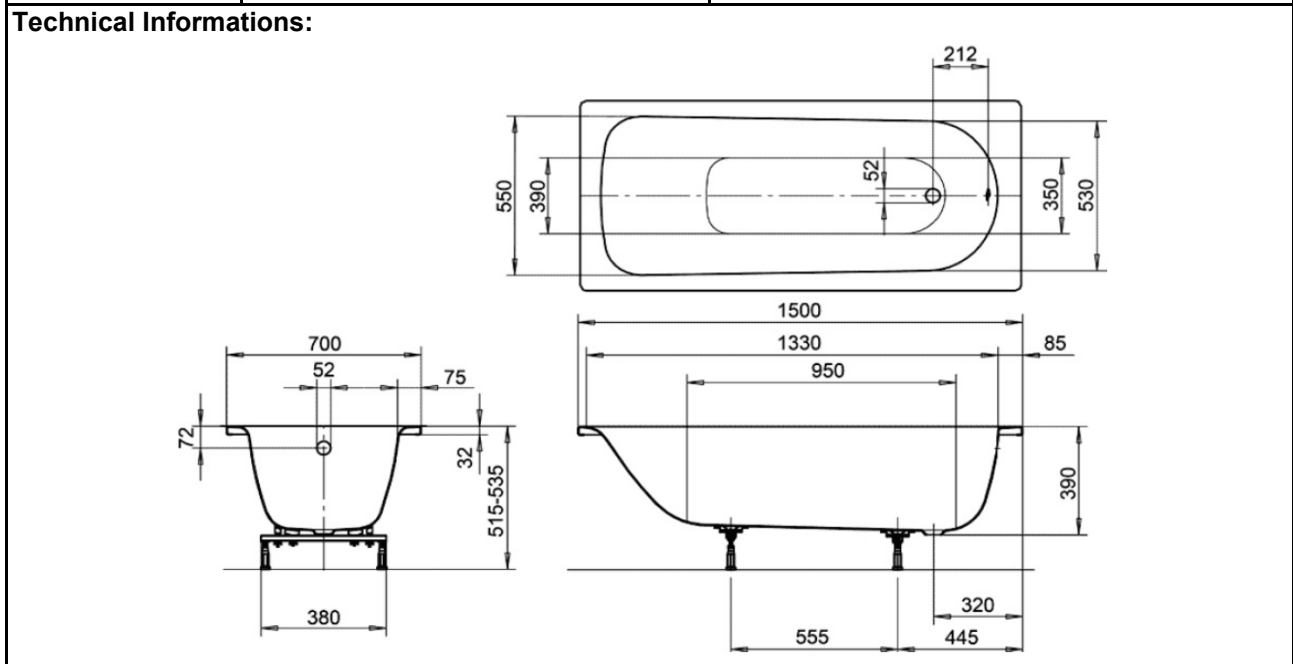

SPECIFICATION SHEET

BRAND:	KALDEWEI	Product Photo: 
ORIGIN:	Germany	
SERIES:	Eurowa 1500	
PRODUCT DESCRIPTION:	Eurowa inlay tub One-seater bath with waste at foot end 2.3 mm steel enamel Water volume: 61 liters	
MODEL No.	1196 0001 0001	
FINISH/COLOUR:	Alpine white	
DIMENSIONS:	1500 x 700 x 390mm	
OPTIONAL MATCHING PARTS:	waste and overflow feet/ leg set	